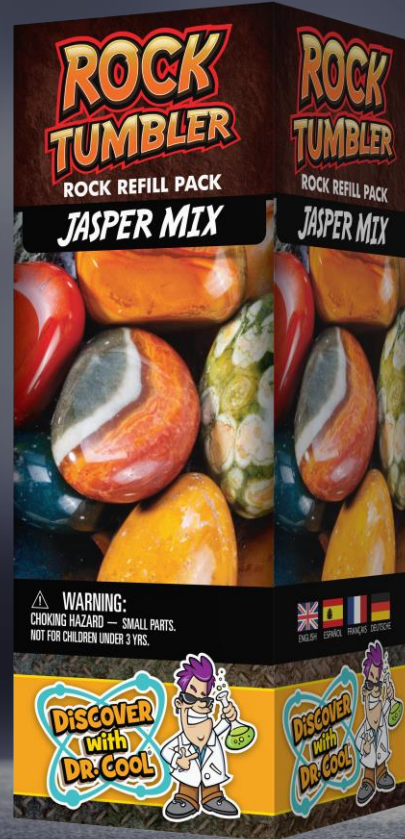

**Master Case Qty:** 1

**Target Age Range:** 8+

**Kit Includes:**

- 1 High-Quality Tumbler
- 1 Leak-Proof Tumbling Barrel
- ½ lb. of Rough Rocks
- 5 Jewelry Fastenings
- 4 Polishing Grit Stages
- 1 Learning Guide with Instructions

## JASPER ROCK TUMBLER REFILL TRANSITION

Same contents with updated  
Packaging!

**Wholesale:** \$8.00

**SKU:** TREFILLJASPER

**Barcode:** 851456006296

**Box Size (W x H x D in.):** 3 x 3 x 8

**Master Case Qty:** 6

**Target Age Range:** 8+

**Kit Includes:**

- 1 lb. of Rough Rocks
- 5 Jewelry Fastenings
- 4 Polishing Grit Stages
- 1 Adventure Guide

Still Available!  
Order while supplies last!