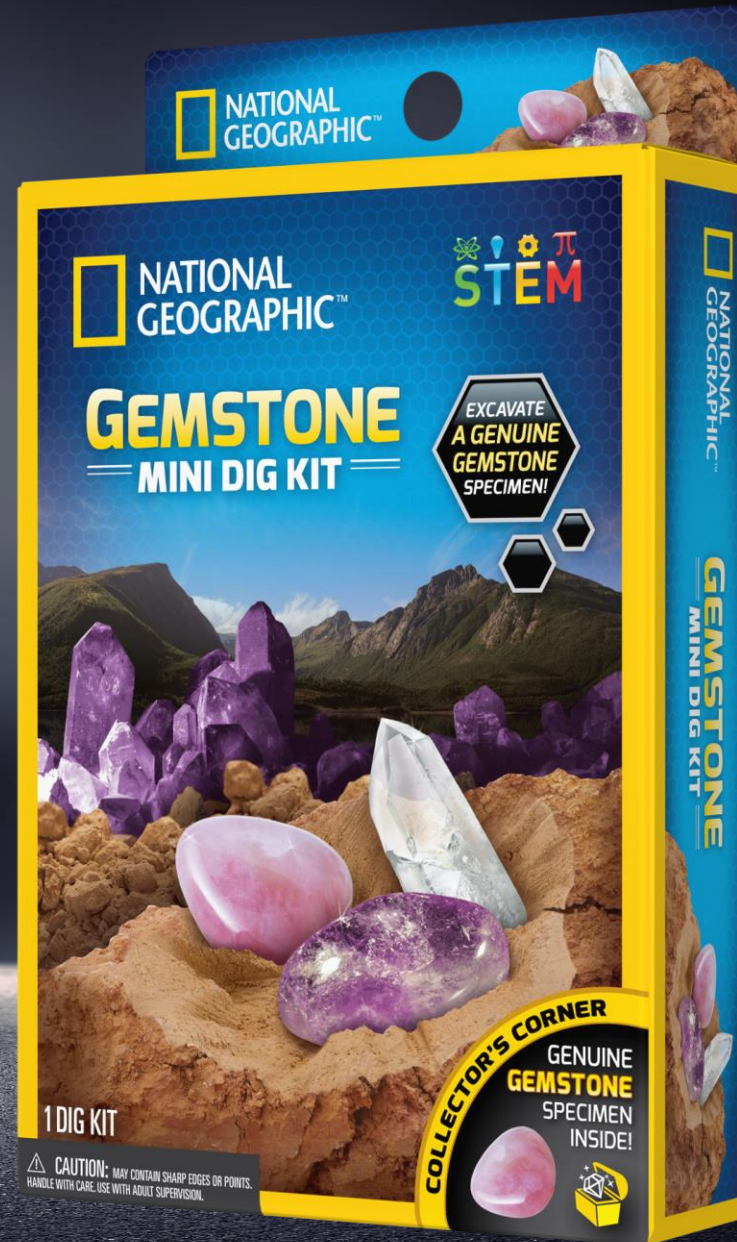

GEMSTONE MINI DIG KIT

Discover a real gemstone!

Wholesale: $3.95

SKU: RTNGMDIGGEM

Barcode: 816448029585

Box Size (W x H x D in.): 4.96 x 8.19 x 1.61

Master Case Qty: 12

Age Range: 8+

Kit Includes

1 Dig Brick

1 Genuine Gemstone

1 Dig & Brush Tool

1 Learning Guide with Instructions