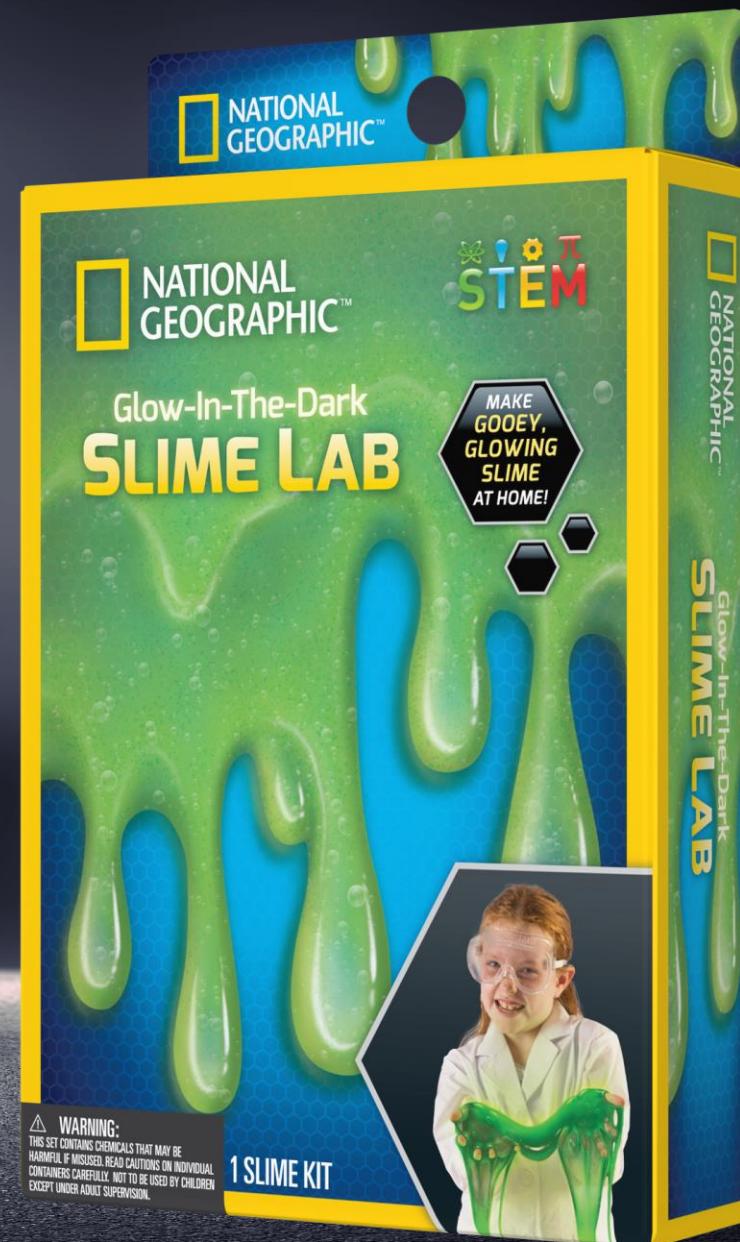

## GLOW-IN-THE-DARK SLIME LAB

Make squishy, glow-in-the-dark slime.

**Wholesale:** \$3.95

**SKU:** RTNGSLIMEGCRD

**Barcode:** 816448029639

**Box Size (W x H x D in.):** 4.96 x 8.19 x 1.61

**Master Case Qty:** 12

**Age Range:** 6+

### Kit Includes

1 Packet of Glow-in-the-Dark Slime Powder  
(0.63 oz / 18 g)

1 Learning Guide with Instructions