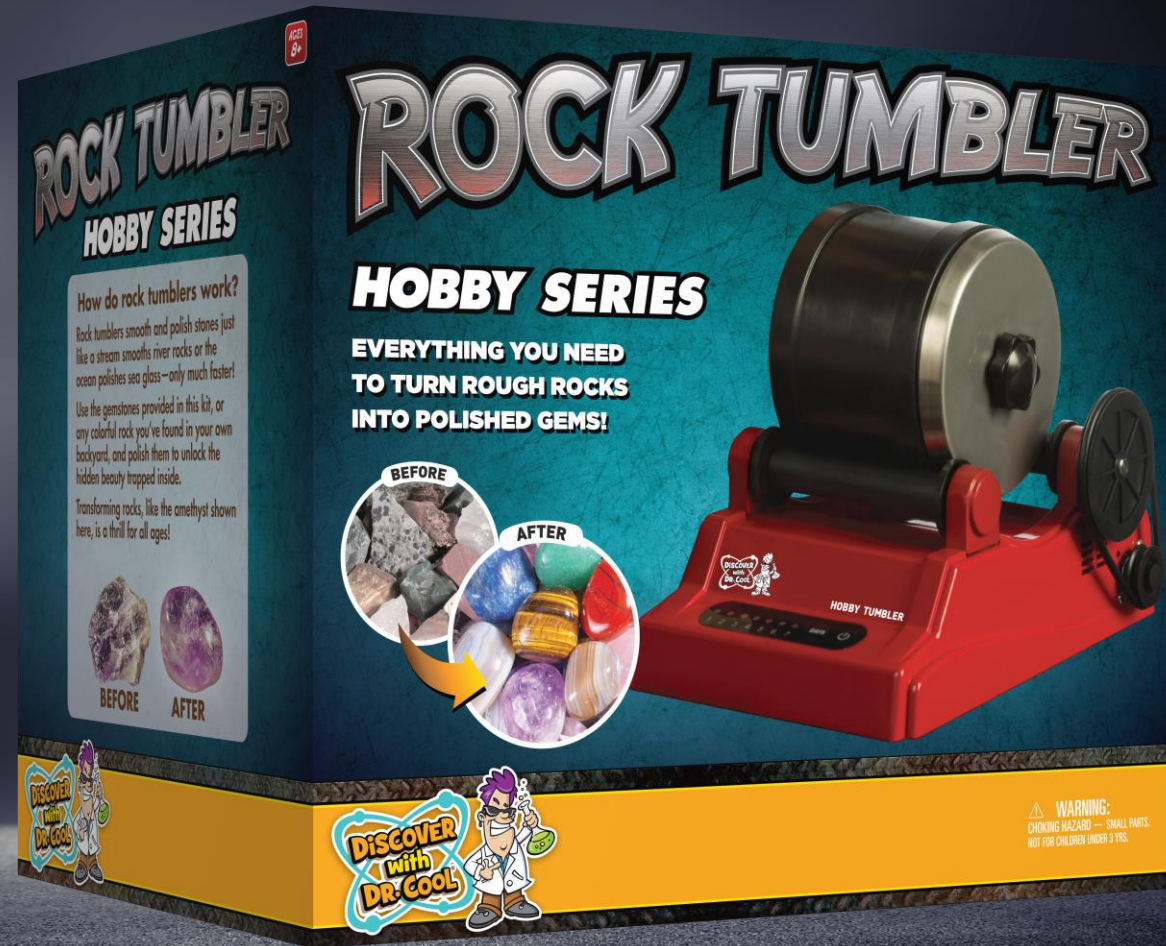

Still Available!
Order while supplies last!

DR. COOL HOBBY TUMBLER

Wholesale: $39.00

SKU: HOBBYTUMBLER

Barcode: 816448020292

Box Size (W x H x D in.): 7.81 x 9.25 x 10.63

Master Case Qty: 4

Target Age Range: 8+

Kit Includes:

- 1 High-Quality Tumbler
- 1 Leak-Proof Tumbling Barrel
- ½ lb. of Rough Rocks
- 5 Jewelry Fastenings
- 4 Polishing Grit Stages
- 1 Learning Guide with Instructions