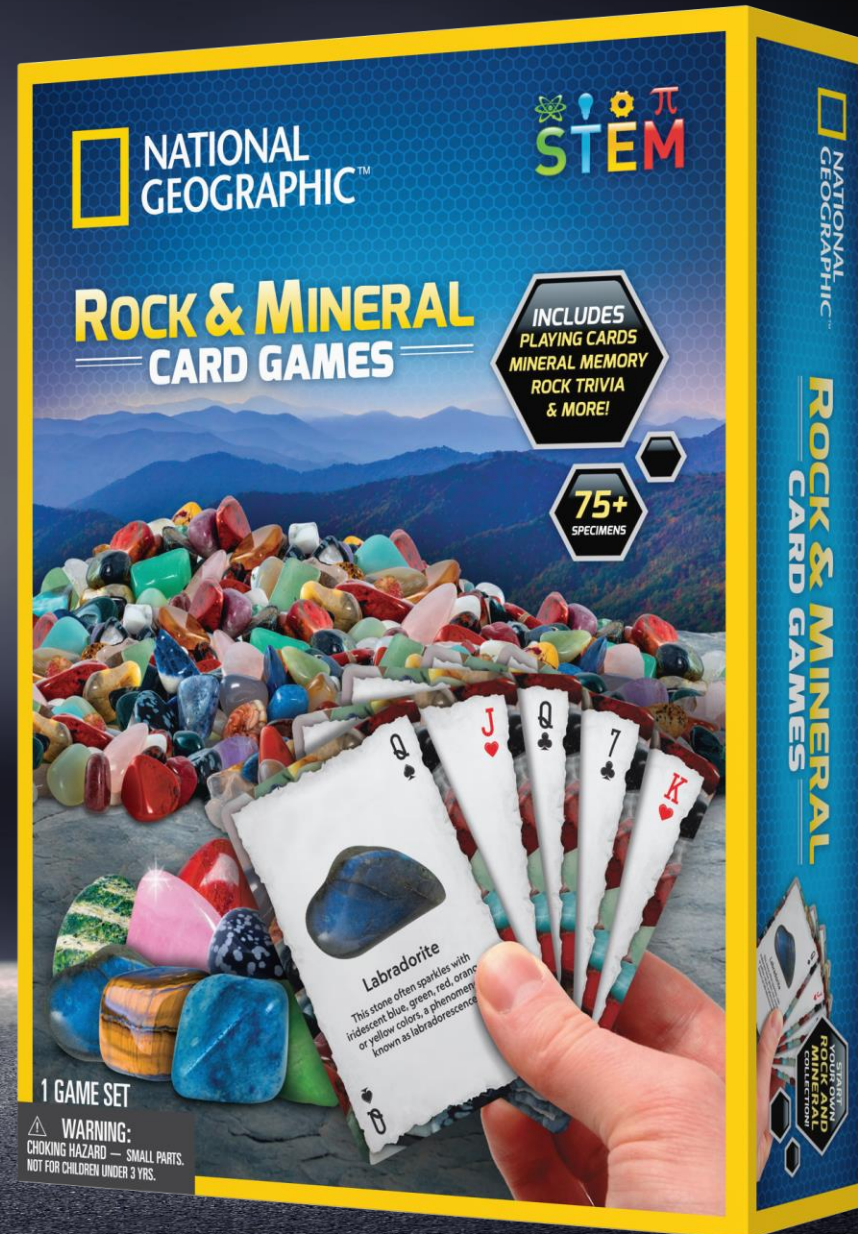

ROCK & MINERAL CARD GAMES

Play rock & mineral themed games with full deck of playing cards that include facts about each gemstone. Includes over 75 real gemstones!

Wholesale: $7.00

SKU: RTNGRKMEM

Barcode: 816448029844

Box Size (W x H x D in.): 7.25 x 10.0 x 2.375

Master Case Qty: 4

Target Age Range: 8+

Kit Includes:

1 Deck of 52 Playing Cards

1 Bag of Assorted Gemstone Pebbles (0.37 lbs. / 0.17 kg)

1 Rock Specimen Bag

Instructions