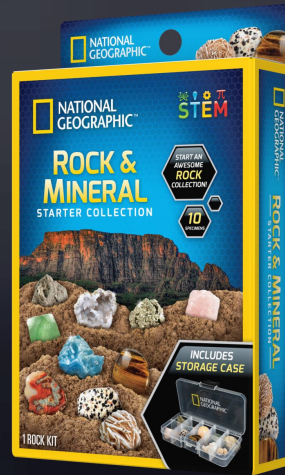

### Kit Includes

1 Packet of Glow-in-the-Dark Slime Powder  
(0.63 oz / 18 g)

1 Learning Guide with Instructions

# Impulse STEM kits

Cost \$3.95 Retail Package 4.96 x 1.61 x 8.19  
Case Pack 12 ea.

Hands on science kits for everyday fun!

Cost \$7.00 Retail Package 7.25 x 2.375 x 10

Case Pack 4 ea.