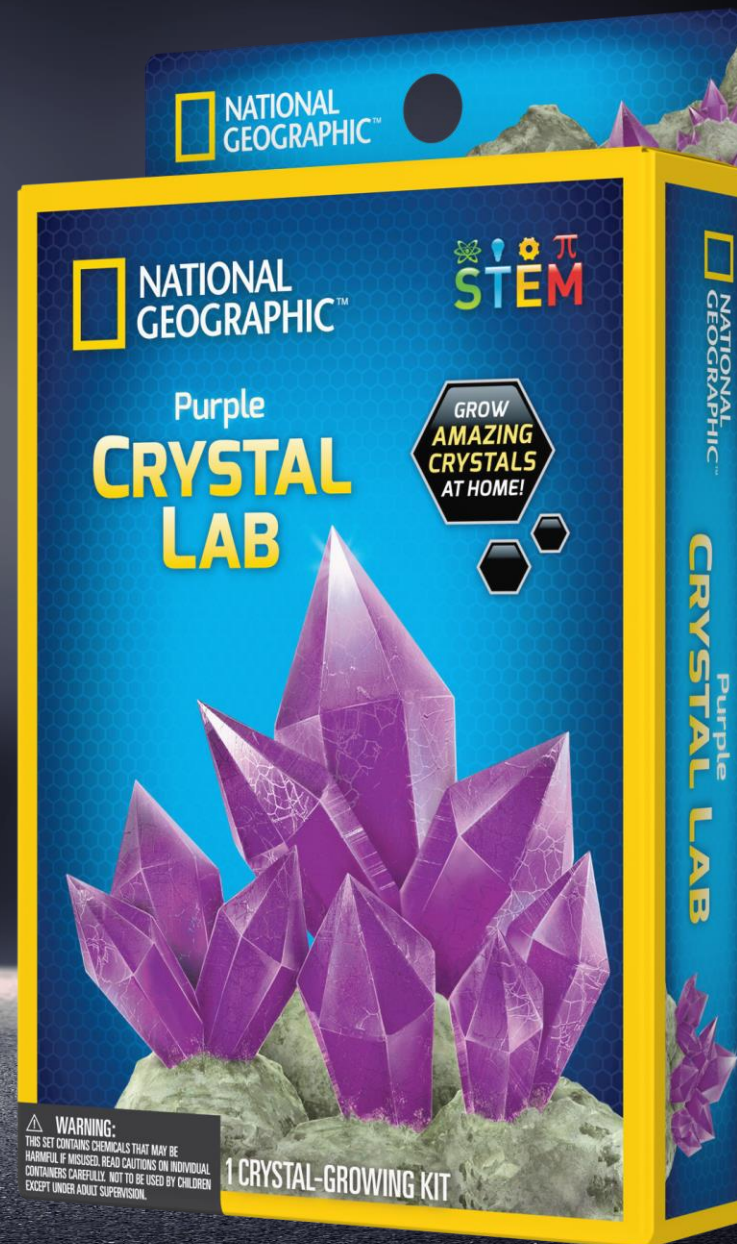

### Kit Includes

1 Bag of Crystal-Growing Powder (3.35 oz / 95 g)

1 Glow-in-the-Dark Seed Rock

New formula grows in 3 days!

1 Learning Guide with Instructions

## PURPLE CRYSTAL LAB

Grow your own purple crystal!

**Wholesale:** \$3.95

**SKU:** RTNGCRYSPCRD

**Barcode:** 816448029615

**Box Size (W x H x D in.):** 4.96 x 8.19 x 1.61

**Master Case Qty:** 12

**Age Range:** 8+

### Kit Includes

1 Bag of Purple Crystal-Growing Powder  
(3.35 oz / 95 g)

1 Seed Rock

New formula grows in 3 days!

1 Learning Guide with Instructions