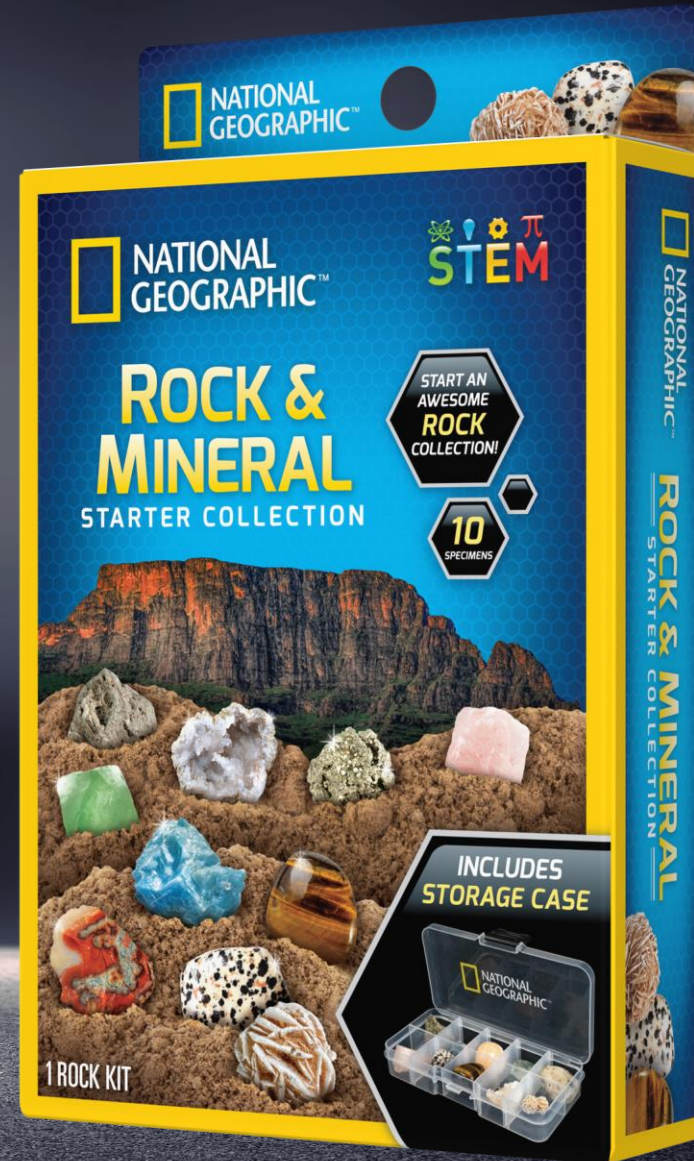

Rock & Mineral STARTER COLLECTION

10 incredible specimens that are sure to inspire a fascination with geology and the earth sciences.

Wholesale: $3.95

SKU: RTNGRM10CRD

Barcode: 816448023729

Box Size (W x H x D in.): 4.96 x 1.61 x 8.19

Master Case Qty: 12

Age Range: 8+

Kit Includes:

1 each - Rose Quartz, Dalmatian Jasper, Agate, Tiger's Eye, Desert Rose, Pumice, Pyrite, Blue Calcite, Geode, Green Fluorite

1 Clear storage case

1 Full color identification guide