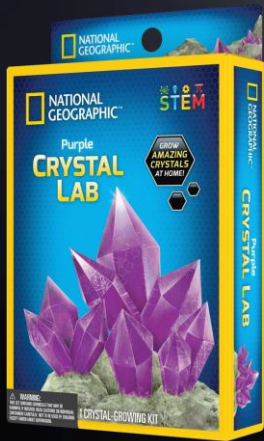

Impulse STEM kits

Cost $3.95 Retail Package 4.96 x 1.61 x 8.19
Case Pack 12 ea.