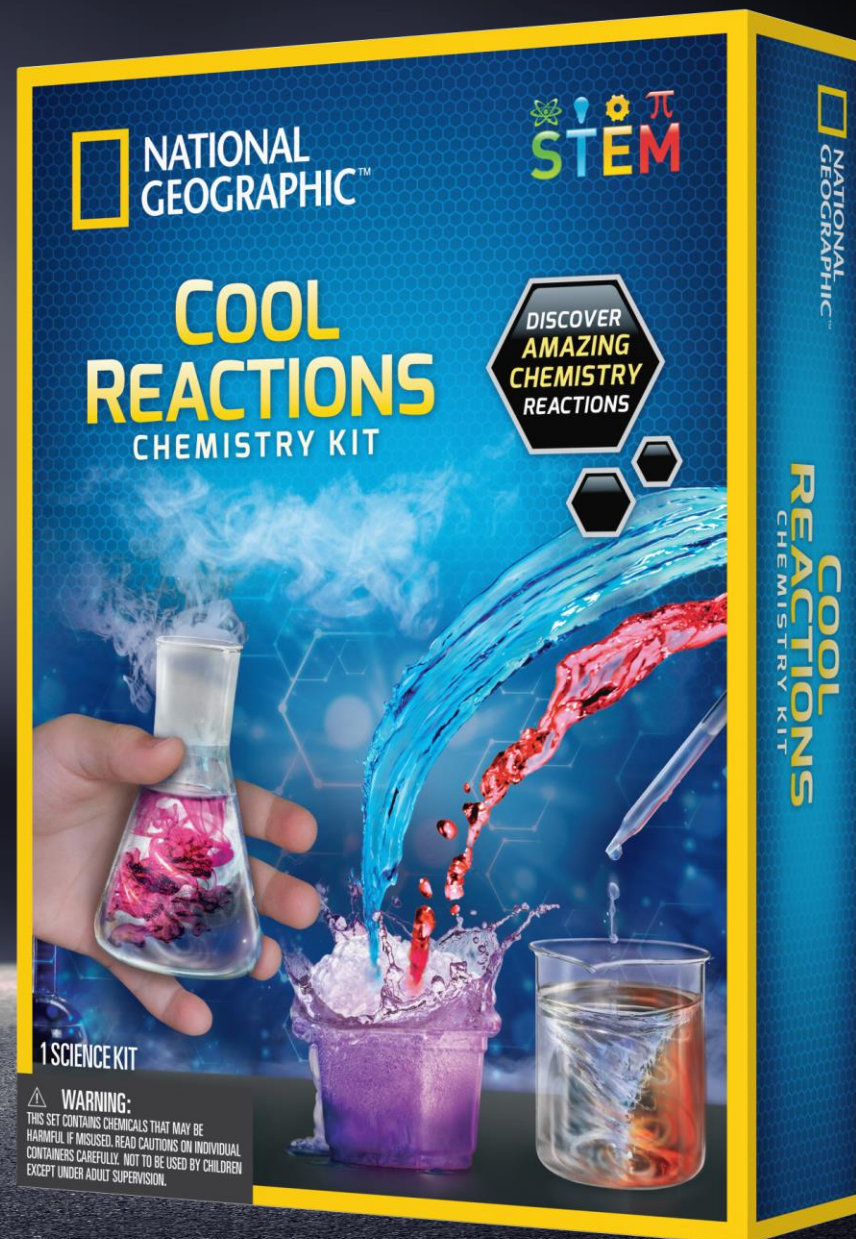

NATIONAL
GEOGRAPHIC™

COOL REACTIONS CHEMISTRY KIT

Explore the world of pH science and acid-base reactions with 5 awesome chemistry experiments.

Wholesale: $7.00

SKU: RTNGCHEMCR

Barcode: 816448029837

Age: 8+

Box Size (W x H x D in.): 7.25 x 10.0 x 2.375

Master Case Qty: 4

Kit Includes:

Sodium Bicarbonate (16 g / 0.56 oz)

Citric Acid (25 g / 0.88 oz)

Red Cabbage Powder (5 g / 0.17 oz)

4 Pieces of pH Paper, 3 Cotton Balls, 3 Cups, 2

Measuring Scoops, 1 Spray Bottle, 1 Pipette, 1

Colorless Crayon

Learning Guide and Instructions